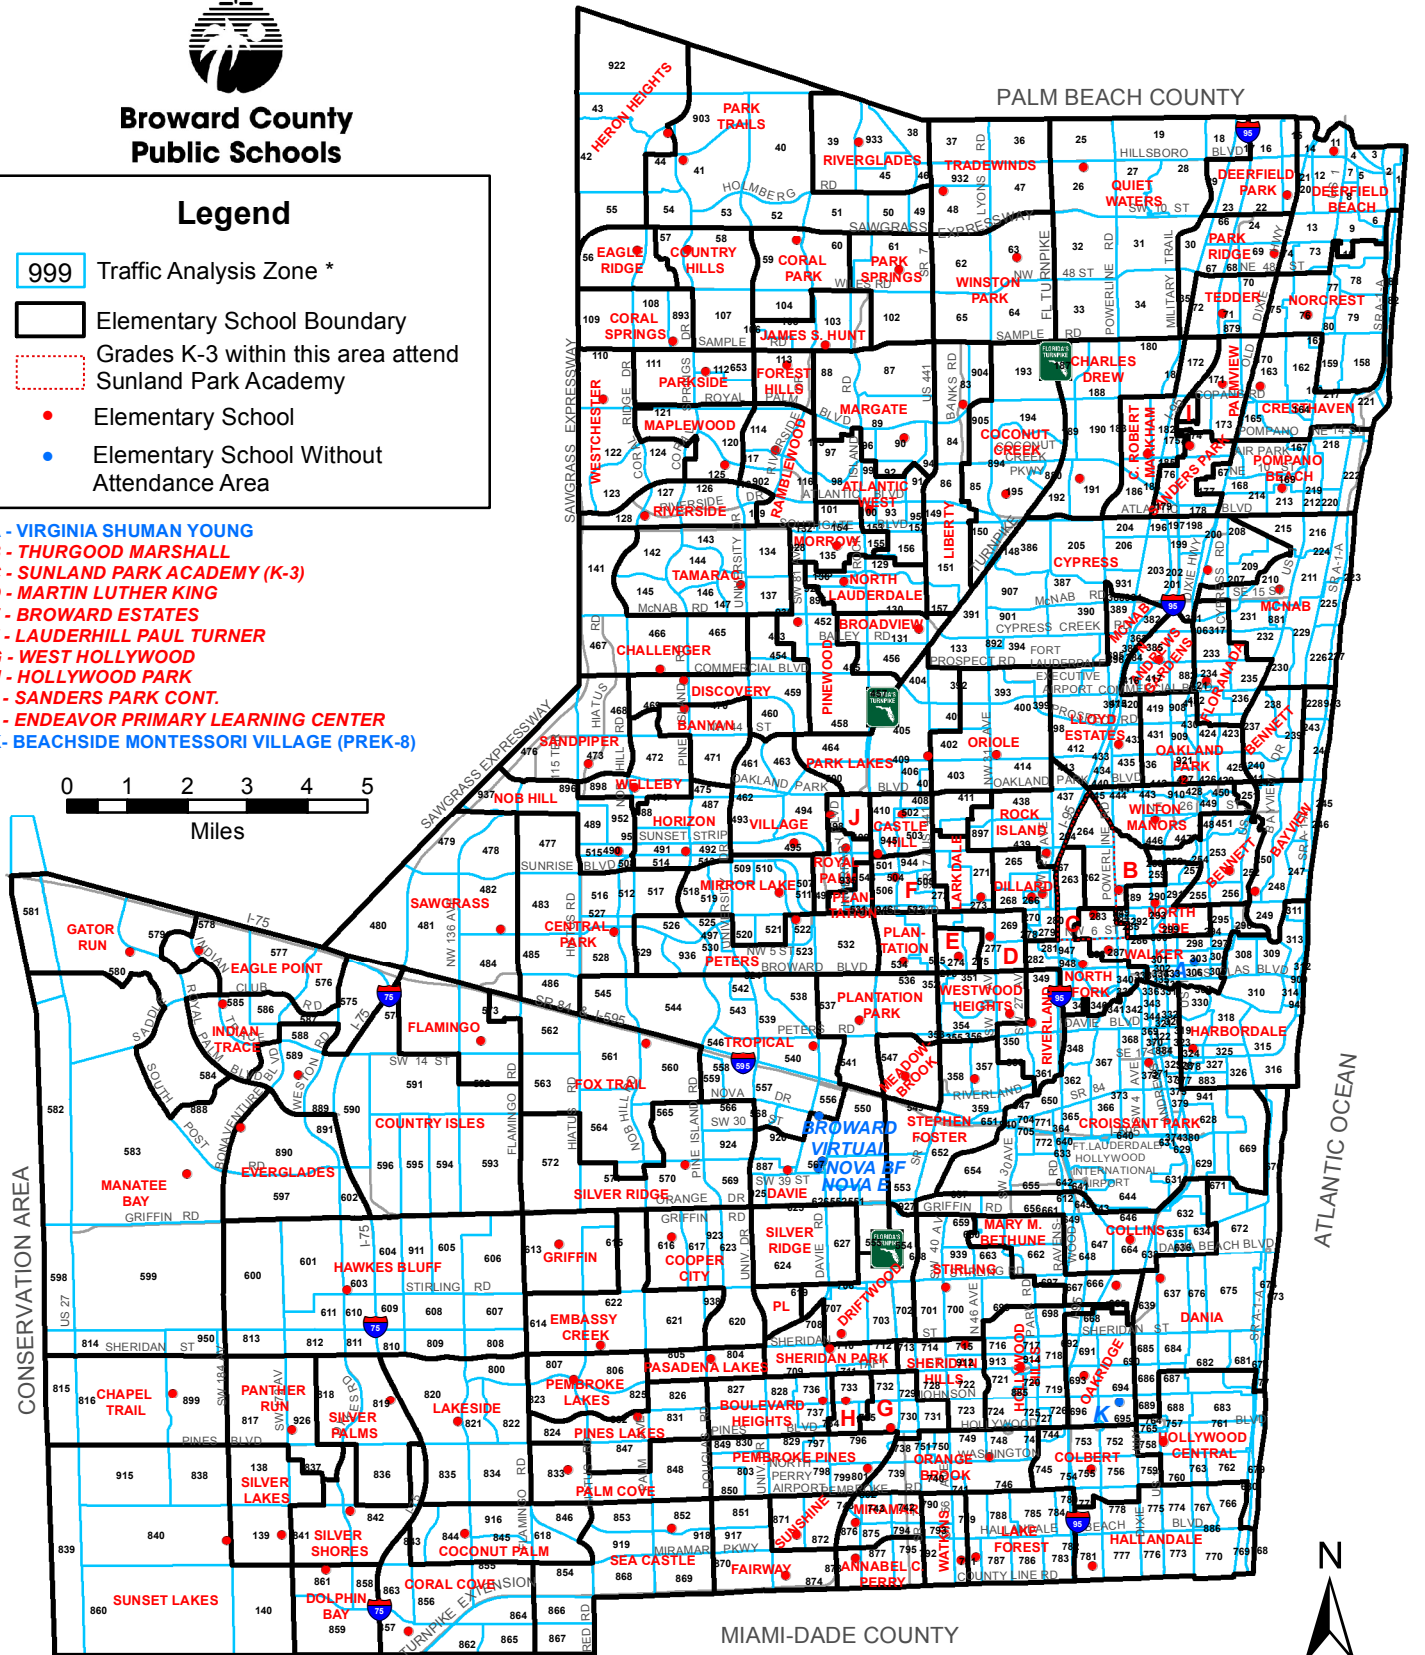

2013-2014 ELEMENTARY SCHOOL BOUNDARIES

Traffic Analysis Zones

**Broward County
Public Schools**

Legend

- 999 Traffic Analysis Zone *
- Elementary School Boundary
- Grades K-3 within this area attend Sunland Park Academy
- Elementary School
- Elementary School Without Attendance Area

- A - VIRGINIA SHUMAN YOUNG**
- B - THURGOOD MARSHALL**
- C - SUNLAND PARK ACADEMY (K-3)**
- D - MARTIN LUTHER KING**
- E - BROWARD ESTATES**
- F - LAUDERHILL PAUL TURNER**
- G - WEST HOLLYWOOD**
- H - HOLLYWOOD PARK**
- I - SANDERS PARK CONT.**
- J - ENDEAVOR PRIMARY LEARNING CENTER**
- K - BEACHSIDE MONTESSORI VILLAGE (PREK-8)**

* 2012 Traffic Analysis Zone data provided by Broward Metropolitan Planning Organization (MPO)